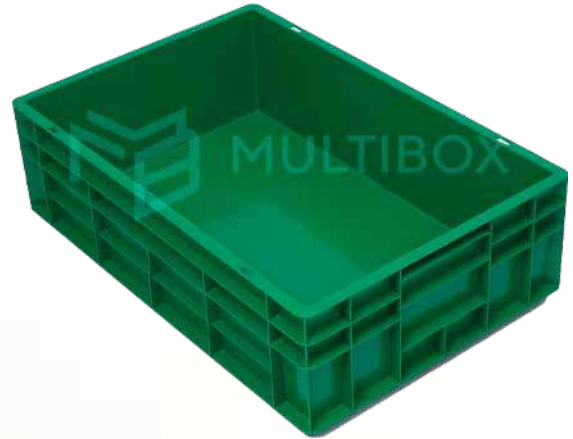

CLOSED CRATE

600X400X80

SKU : MBCC80
Dimensions : 600 L x 400 W x 80 H MM
Capacity : 14 L
Material : HDPE or PP

Available Colors :

Type of Crate : Completely Closed Crate

CLOSED CRATE

600X400X120

SKU : MBCC120
Dimensions : 600 L x 400 W x 120 H MM
Capacity : 25 L
Material : HDPE or PP

Available Colors :

Type of Crate : Completely Closed Crate

CLOSED CRATE

600X400X170

SKU : MBCC170
Dimensions : 600 L x 400 W x 170 H MM
Capacity : 35 L
Material : HDPE or PP
Available Colors :

Type of Crate : Completely Closed Crate

CLOSED CRATE

600X400X220

SKU : MBCC220
Dimensions : 600 L x 400 W x 220 H MM
Capacity : 45 L
Material : HDPE or PP
Available Colors :

Type of Crate : Completely Closed Crate

CLOSED CRATE

600X400X280

SKU : MBCC280
Dimensions : 600 L x 400 W x 280 H MM
Capacity : 57 L
Material : HDPE or PP
Available Colors :

Type of Crate : Completely Closed Crate

VENTILATED CRATE

600X400X80

SKU : MBVC80
Dimensions : 600 L x 400 W x 80 H MM
Capacity : 14 L
Material : HDPE or PP
Available Colors :

Type of Crate : Fully Ventilated Crate