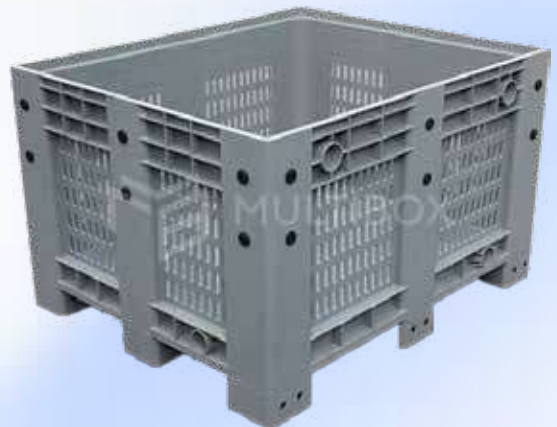

VENTILATED PALLET BOX

SKU : MBVPB1210
Dimensions (Outer): 1200 L x 1000 W x 760 H MM
Dimensions (Inner) : 1100 L x 910 W x 600 H MM
Loading : Static Dynamic Racking
Capacity (Kg) 4500 1000 500
Capacity : 610 L
Material : HDPE
Available Colors :