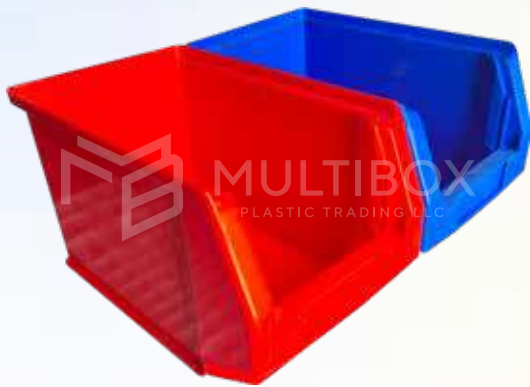

Type of Crate : Fully Ventilated Crate

VENTILATED CRATE

600X400X280

SKU : MBVC280
Dimensions : 600 L x 400 W x 280 H MM
Capacity : 57 L
Material : HDPE or PP
Available Colors :

Type of Crate : Fully Ventilated Crate

JUMBO CRATE XL

SKU : MBJC-XL
Dimensions : 1286 L x 462 W x 314 H MM
Capacity : 134 L
Material : HDPE I PP
Available Colors :

Type of Crate : Completely Closed Crate

SPARE PARTS BIN

SPARE PARTS BIN 01

SKU : N/A
Dimensions : 170 L x 100 W x 75 H MM
Material : HDPE or PP
Available Colors :

SPARE PARTS BIN 02

SKU : N/A
Dimensions : 235 L x 150 W x 120 H MM
Material : HDPE or PP
Available Colors :

SPARE PARTS BIN 03

SKU : N/A
Dimensions : 345 L x 210 W x 145 H MM
Material : HDPE or PP
Available Colors :